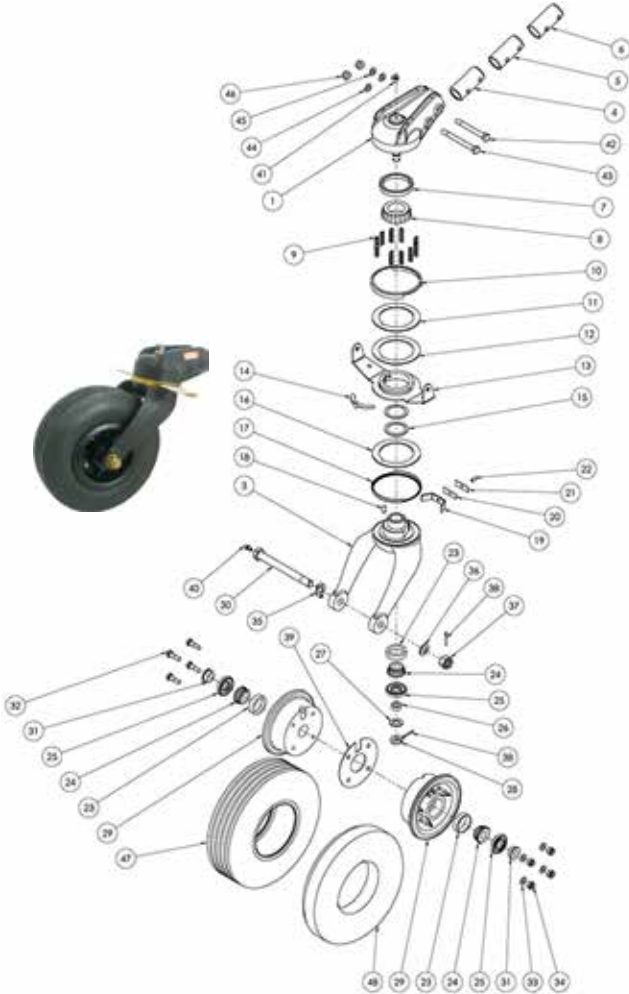

## ALASKAN BUSHWHEEL INC. 3200/3400 TAILWHEEL ASSEMBLY

The Alaskan Bushwheel Tailwheel Assembly is an FAA-PMA (PMA # PQ1557NM, Supplement 9) replacement part for the Scott 3200 assembly and parts contained therein, includes Heavy Duty Steering Arm. One Year Warranty.

ABI-3200 Standard Tailwheel Assembly(3214 Standard Arm).....	P/N 06-00836
ABI-3200-3 direct replacement for the Scott 3200-3.....	P/N 06-01313
ABI-3224A Standard Tailwheel Assembly(3214T Heavy Duty Arm).....	P/N 06-00722
ABI-3200B Tailwheel Tundra Assembly.....	P/N 06-00723
ABI-3400 8" Bent Steering Arm Tailwheel.....	P/N 06-02914
ABI-350 10" Bent Steering Arm Tailwheel.....	P/N 06-02915
1154.R Baby Bushwheel.....	P/N 05-15215
ABI-2600A 4" wheel halves with 2.80x2:50x4 tire & tube mounted and ready to go.....	P/N 06-01190

## ALASKAN BUSHWHEEL 3400 TAILWHEEL

Item	ABI Part No.	Description	Part No.	Price
----	ABI-3400-00	8" Tailwheel Assembly	06-01147	---
----	ABI-3450-00	10" Tailwheel Assembly	06-01148	---
----	ABI-3450-23 (S)	2-Bolt, 10" Tailwheel Assy Straight Arm	06-01149	---
----	ABI-3450-23 (T)	2-Bolt, 10" Tailwheel Assy Bent Arm	06-01741	---
----	ABI-3400B	Bushwheel Tailwheel Assembly	06-01150	---
1	ABI-3412M	Tailwheel Head	06-01151	---
1A	ABI-3450-23-M	2-Bolt Tailwheel Head	06-01152	---
2	ABI-3423-01**	10" Fork	06-01153	---
2A	ABI-3413-01**	8" Fork	06-01154	---
2B	ABI-F2*****	Wide Fork	06-01155	---
3	ABI-3412-S.875***	7/8" Head Spacer	06-01156	---
4	ABI-3412-S.937***	15/16" Head Spacer	06-01157	---
5	ABI-3412-S1.00***	1" Head Spacer	06-01158	---