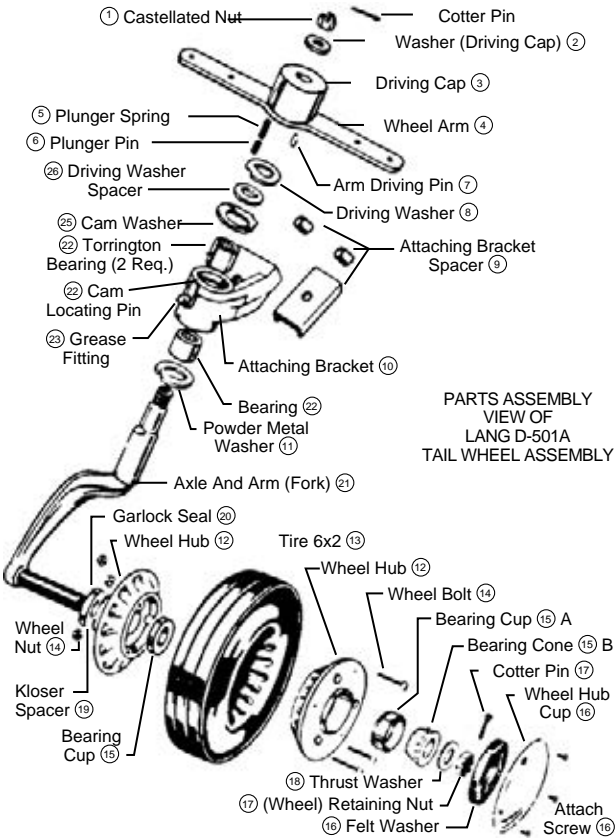

TAILWHEELS

LANG TAILWHEEL PARTS

Ref #	Lang No.	Qty	Part No.	Price
1&2	A-501,A521	1	06-13601	---
3,5,6,7	06-13637, 06-13656, A-513	1	06-01570	---
4	A-504	1	06-13604	---
8	A-509	1	06-13608	---
9	A-512, A560-1, A560-2	1	06-13609	---
11	A-516	1	06-13611	---
12	A-544, A545	2	06-13800	---
13	A-590	1	06-15800	---
14	A-548, A549	3	06-13614	---
15A	A-518	2	13287	---
15B	A-519	2	13286	---
16	A-522, A-523 & A-524	1	06-13600	---
17	A-521	1	06-13617	---
18	A-531	1	06-13618	---
19	A-546	1	06-13619	---
20	A-547	1	06-13620	---
21	C-503	1	06-13621	---
22	A-554	2	06-13622	---
23	A-525	1	06-13623	---
25	A-511	1	06-13625	---
26	A-510	1	06-13626	---
--	(1) C501, (1) A508, (1) A525, (2) A554	1	06-03155	---

Hub Assembly (2 #12 Hub Halves, 3 #14 bolts & Nuts)
P/N 06-13800
Hub Assembly with Bearing Cups.....P/N 06-13900
Wheel Assembly (Hub Assembly & 2 Bearing Cups & Cones)
P/N 06-14000
Wheel & Tire Ass'y (Wheel Ass'y & 6 x 2 Tire)
P/N 06-14100

TAILWHEEL SPRING NON-PMA PART

ABI-3239-1 Scott 3200 tailwheel spring.
Non-PMA partP/N 05-27212

SHIMMY DAMPENER 3400 STRAIGHT ASSEMBLY

Compact and lightweight assembly that hydraulically dampens oscillations in the tailwheel to eliminate tailwheel shimmy and stabilize your tailwheel. **Features:** • Smoother landings • Reduced aircraft wear and tear • No headache installation & maintenance • Includes STC • Not compatible with the T3 Tailwheel Suspension • A