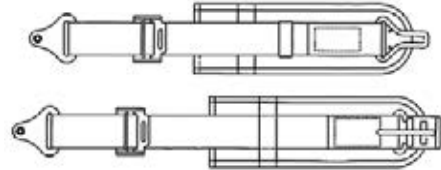

AEROBATIC HARNESS SET (PER SEAT)

The Hooker Aerobatic Harness kit is very popular with sport and competitive aerobatic pilots. The set includes two 1-3/4" military style seat belt, one 1-3/4" military style shoulder harness, one 1-3/4" crotch strap, one pad set and yoke assembly for front seat.

Note: The aerobatic is the same with the exception of the ratchet being replaced with a standard adjuster.

With one pad set .....P/N 13-00935

With stainless ratchet tightener .....P/N 13-00950