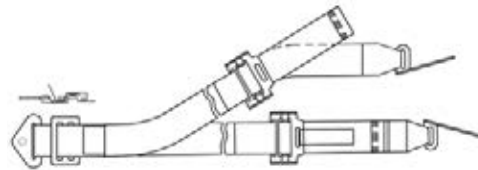

The popular Sport Harness kit from Hooker is ideal for a wide variety of experimental aircraft. The set includes one 1-3/4" military style seat belt, one 1-3/4" military style shoulder harness, one 1-3/4" crotch strap, one pad set and yoke assembly for front seat.

With pad setP/N 13-00925

With pad rearP/N 13-08054

Without crotch strapP/N 13-00930

AEROBATIC HARNESS SET (PER SEAT)

The Hooker Aerobatic Harness kit is very popular with sport and competitive aerobatic pilots. The set includes two 1-3/4" military style seat belt, one 1-3/4" military style shoulder harness, one 1-3/4" crotch strap, one pad set and yoke assembly for front seat.

Note: The aerobatic is the same with the exception of the ratchet being replaced with a standard adjuster.

With one pad setP/N 13-00935

With stainless ratchet tightenerP/N 13-00950

HOOKER CESSNA FIXED SHOULDER HARNESS KIT (PER SEAT)

This set includes new double adjustable seat belt, shoulder harness, installation kit with necessary hardware, brackets and the STC paperwork. The STC currently covers installation in Cessna models 120, 140, 140A, 150, 152, 170, 172, 175, 180, 182 (except R182 and TR 182), 185, 205, 206, and 210 (through F model). Installation of this set does not require drilling holes in the external skin or the removal of the wings. The installation is accomplished from within the airplane and installation time usually runs 60-90 minutes with the headliner removed. Pads are not includedP/N 13-00955