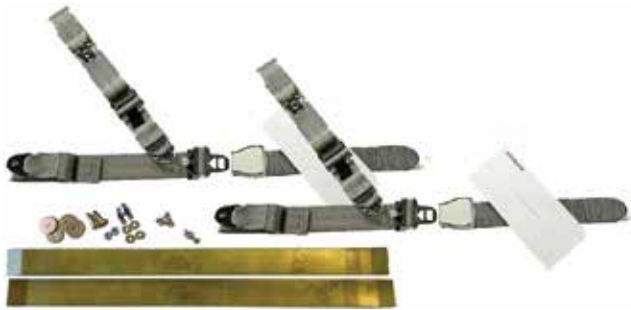

BRS SYSTEMS – SEAT BELTS – HARNESSSES

BALLISTIC PARACHUTES SYSTEMS

CANISTER

The BRS Canister is waterproof when the original factory seal remains intact, making it the perfect design for exterior installations. With a six year repack schedule and versatile mounting hardware, it is one of the most popular systems.

SOFTPACK

The BRS Softpack is best suited for aircraft manufacturers that require a ballistic parachute mounted inside their aircraft. When mounted internally, this system also has a six year repack schedule.

VLS

Built specifically for aircraft with limited interior space, the VLS (Vertical Launch System) installs on top of the wing or fuselage. Upward firing works well with pusher designed aircraft.

SEE OUR WEBSITE FOR COMPLETE LIST OF BRS SYSTEMS FOR GENERAL AVIATION, LSA, ULTRALIGHT, AND EXPERIMENTAL AIRCRAFT.

ALPHA AVIATION CESSNA REAR HARNESS INSTALLATION

PMA article AAI-0511232-4 is being produced under Alpha Aviation's production authorization and made available to owners and operators of early Cessna Models.

This meets the requirements of Cessna SEB92-98; Kits SK170-12C, SK185-52D & SK182-101B

Approved Models: 170, 170A, 170B, 172, 172A, 172B, 172C, 175, 175A, 175B, 175C, 180, 180A, 180B, 180C, 180D, 180E, 180F, 180G, 180H, 180J, 180K, 182, 182A, 182B, 182C, 182D, 185, 185A, 185B, 185C, 185D, 185E, A185E, A185F

Type	Color	Part Number	Price
Fixed Strap	Black	05-27142	---
Fixed Strap	Gray	05-27143	---
Fixed Strap	Fawn	05-27144	---
Inertial Reel	Black	05-27145	---
Inertial Reel	Gray	05-27146	---
Inertial Reel	Fawn	05-27147	---

SEAT BELT HARDWARE

HOOKER CUSTOM HARNESSSES SPORT HARNESS SET (PER SEAT)

The popular Sport Harness kit from Hooker is ideal for a wide variety of experimental aircraft. The set includes one 1-3/4" military style seat belt, one 1-3/4" military style shoulder harness, one 1-3/4" crotch strap, one pad set and yoke assembly for front seat.

With pad set .....P/N 13-00925

With pad rear .....P/N 13-08054

Without crotch strap .....P/N 13-00930