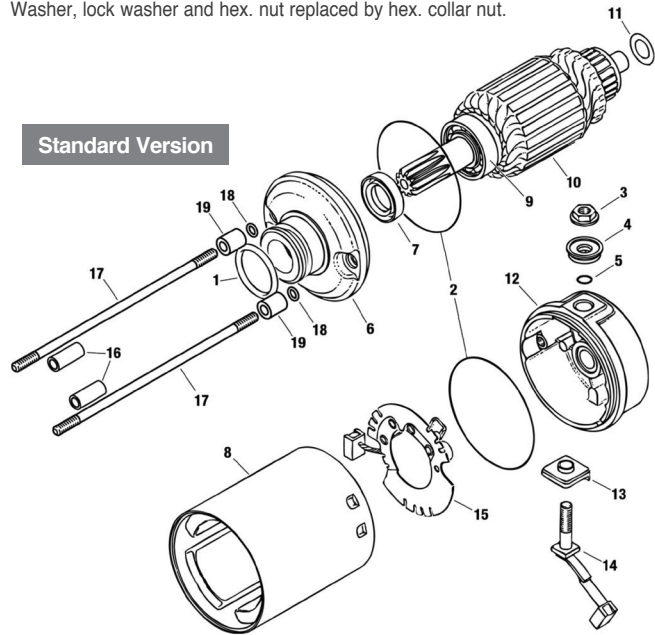

- Items not illustrated

a See therefore: SB-912-037 current issue / SB-914-023

b will be delivered in circle shape

c standard starter 0.7 kW

d Washer, lock washer and hex. nut replaced by hex. collar nut.

ELECTRIC STARTER, STARTER RELAY - STANDARD VERSION

Item No.	Part No	Description	Qty. Req.	Price
1	250-140	O-RING 24.4x3.1	1	\$7.14
2	850-500	O-RING 62x1.5	2	\$11.38
3	242-780	COMBINED NUT M6	1	\$4.06
4	260-800	CONNECTOR SHEATH	1	\$8.30
5	230-530	O-RING 6x1.7	1	\$2.97
7	250-130	OIL SEAL 15x24x5	1	\$22.90
9	232-260	BALL BEARING 6002 Z / 15-32-9	1	\$28.05
11	827-600	SHIM	AR	\$4.95
13	260-810	CONNECTOR SHEATH	1	\$9.66
14	264-180	CARBON BRUSH ASSEMBLY	1	\$48.39
15	866-890	BRUSH HOLDER WITH SPRINGS	1	\$70.47
16	974-524	DISTANCE HOSE 45 MM	1a	CALL

- Items not illustrated

a Only for transport

Standard Version

E-STARTER SINGLE PARTS

Item No.	Part No	Description	Qty. Req.	Price
1	250-140	O-RING 24.4X3.1-N NBR70	1	\$7.14
2	850-500	O-RING 62-1.5	2	\$11.38
3	242-780	COMBINED NUT M6	2	\$4.06
4	260-800	CONNECTOR SHEATH	1	\$8.30
5	230-530	O-RING 6X1.7	1	\$2.97
7	250-130	OIL SEAL 15X24X5 NBR	1	\$22.90
9	232-260	BALL BEARING 6002 Z / 15-32-9	1	\$28.05
11	827-600	SHIM	AR	\$4.95
12-15,1-5	294-354	ELECTRIC STARTER REPAIR KIT	1	\$307.91
16	440-586	ALLEN SCREW M5X180	2	\$29.37
17	927-571	WASHER 5.3	2	\$0.21