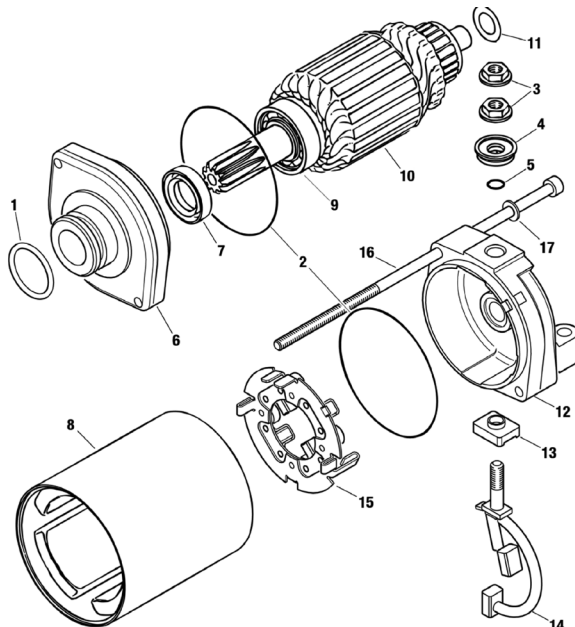

- Items not illustrated

a See therefore: SB-912-037 current issue / SB-914-023

b will be delivered in circle shape

c standard starter 0.7 kW

d Washer, lock washer and hex. nut replaced by hex. collar nut.

ELECTRIC STARTER, STARTER RELAY - STANDARD VERSION

Item No.	Part No	Description	Qty. Req.	Price
1	250-140	O-RING 24.4x3.1	1	\$7.14
2	850-500	O-RING 62x1.5	2	\$11.38
3	242-780	COMBINED NUT M6	1	\$4.06
4	260-800	CONNECTOR SHEATH	1	\$8.30
5	230-530	O-RING 6x1.7	1	\$2.97
7	250-130	OIL SEAL 15x24x5	1	\$22.90
9	232-260	BALL BEARING 6002 Z / 15-32-9	1	\$28.05
11	827-600	SHIM	AR	\$4.95
13	260-810	CONNECTOR SHEATH	1	\$9.66
14	264-180	CARBON BRUSH ASSEMBLY	1	\$48.39
15	866-890	BRUSH HOLDER WITH SPRINGS	1	\$70.47
16	974-524	DISTANCE HOSE 45 MM	1a	CALL

- Items not illustrated

a Only for transport

Standard Version

E-STARTER SINGLE PARTS

Item No.	Part No	Description	Qty. Req.	Price
1	250-140	O-RING 24.4X3.1-N NBR70	1	\$7.14
2	850-500	O-RING 62-1.5	2	\$11.38
3	242-780	COMBINED NUT M6	2	\$4.06
4	260-800	CONNECTOR SHEATH	1	\$8.30
5	230-530	O-RING 6X1.7	1	\$2.97
7	250-130	OIL SEAL 15X24X5 NBR	1	\$22.90
9	232-260	BALL BEARING 6002 Z / 15-32-9	1	\$28.05
11	827-600	SHIM	AR	\$4.95
12-15,1-5	294-354	ELECTRIC STARTER REPAIR KIT	1	\$307.91
16	440-586	ALLEN SCREW M5X180	2	\$29.37
17	927-571	WASHER 5.3	2	\$0.21