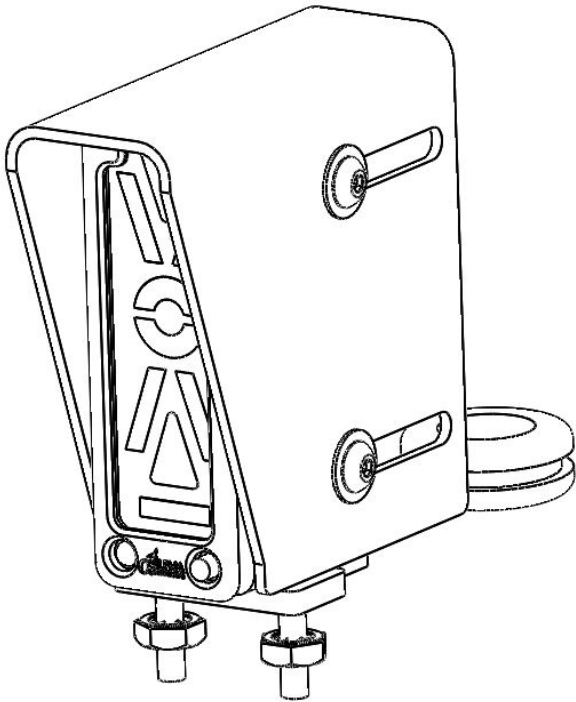

Fixed Mount Instructions

This mounting kit allows the Eagle and Falcon AOA Display to be mounted vertically above the glare shield in a fixed orientation. The fixed mount allows the AOA Display to be mounted in the pilot's peripheral vision. This mount is included in the Eagle and Falcon kits.

The light shroud is included, but optional. It provides shade to the display so the segments are always clearly visible.

The standard fixed mounting kit is used to mount the display to the glare shield.