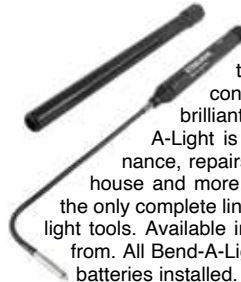

BEND-A-LIGHT

Bend-A-Light flexible brass-alloy high intensity light tools bend to any configuration and illuminate hard-to-reach areas where conventional lighting cannot go. The incredibly brilliant light beam penetrates anywhere! Bend-A-Light is a must for electronics, automotive, maintenance, repairs, locksmiths, industrial, hobbies, around the house and more. You bend it...and it holds! Bend-A-Light is the only complete line of professional quality high intensity flexible light tools. Available in 3 lengths and 3 different lamps to choose from. All Bend-A-Light models are made in USA and come with batteries installed.

Features:

- High intensity flexible light bends and holds position
- Provides bright light in tight spaces
- Protective cover can be used for extension
- Durable handle with brass shafts
- Batteries Included

Part No.	Description	Length Flex Shaft	Length Overall	Batt.	Bulb	Price
12-15005	Mini Pro	6"	11.5"	2-AAA	12100	$18.85
12-15150	Pro	15.75"	24"	3-AA	12110	$37.50
12-10250	Removable Shaft	9.5"	15.75"	2-AA	12100	$22.65

Part No.	Description	Dia	Bulb Life	Price
12-15020	12100 - Replacement Lamp	5/32"	4 Hours	$7.95
12-12110	12110- Krypton Lamp	5/32"	20 hours	$9.65