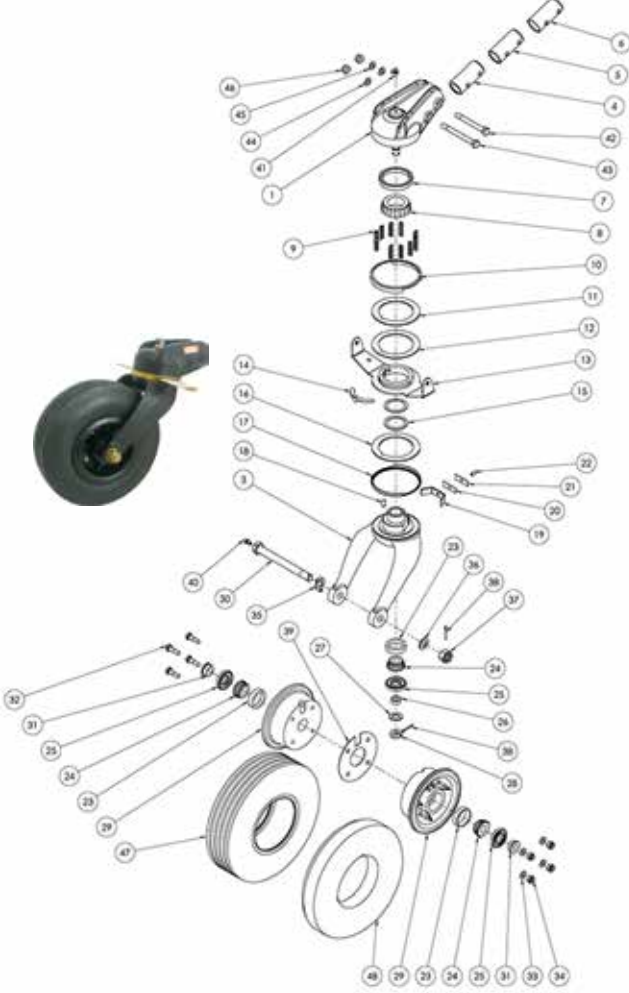

TAILWHEELS

ALASKAN BUSHWHEEL INC. 3200/3400 TAILWHEEL ASSEMBLY

The Alaskan Bushwheel Tailwheel Assembly is an FAA-PMA (PMA # PQ1557NM, Supplement 9) replacement part for the Scott 3200 assembly and parts contained therein, includes Heavy Duty Steering Arm. One Year Warranty.

ABI-3200 Standard Tailwheel Assembly(3214 Standard Arm).....	P/N 06-00836	$1,765.00
ABI-3200-3 direct replacement for the Scott 3200-3.....	P/N 06-01313	$1,775.00
ABI-3224A Standard Tailwheel Assembly(3214T Heavy Duty Arm)	P/N 06-00722	$1,866.00
ABI-3200B Tailwheel Tundra Assembly.....	P/N 06-00723	$2,095.00
ABI-3400 8" Bent Steering Arm Tailwheel.....	P/N 06-02914	$3,100.00
ABI-350 10" Bent Steering Arm Tailwheel.....	P/N 06-02915	$2,025.00
1154.R Baby Bushwheel.....	P/N 05-15215	$556.00
ABI-800613-00 Pawnee 2-bolt Tailwheel Head.....	P/N 06-00820	$473.00
ABI-2600A 4" wheel halves with 2.80x2.50x4 tire & tube mounted and ready to go.....	P/N 06-01190	$549.00

LG

#	ABI P/N	Description	Part No.	Price
----	ABI-3400-00	8" Tailwheel Assembly	06-01147	$1,995.00
----	ABI-3450-00	10" Tailwheel Assembly	06-01148	$2,152.00
----	ABI-3450-23 (S)	2-Bolt, 10" Tailwheel Assembly Straight Arm	06-01149	$2,243.00
----	ABI-3450-23 (T)	2-Bolt, 10" Tailwheel Assembly Bent Arm	06-01741	$2,243.00
----	ABI-3400B	Bushwheel Tailwheel Assembly	06-01150	$2,389.00
1	ABI-3412MK	Tailwheel Head	06-01151	$592.00
1A	ABI-3450-23-M	2-Bolt Tailwheel Head	06-01152	$544.00
2	ABI-3423-01**	10" Fork	06-01153	$574.00
2A	ABI-3413-01**	8" Fork	06-01154	$420.00
2B	ABI-F2*****	Wide Fork	06-01155	$742.00
4	ABI-3412-S.875***	7/8" Head Spacer	06-01156	$112.75
5	ABI-3412-S.937***	15/16" Head Spacer	06-01157	$112.75
6	ABI-3412-S1.00***	1" Head Spacer	06-01158	$123.85
7	8231	Bearing Race	06-01162	---
8	8118	Bearing	06-01163	$55.75
9	ABI-3233-00	Compression Spring	06-00728	$4.75
10	ABI-3411-02	Dust Cap, Upper	06-01166	$39.95
10A	ABI-3411-07*	Dust Cap, Upper (For Locking Tailwheels)	06-01167	$44.75
11	ABI-3408-00	Thrust Washer	06-01168	$21.80
12	ABI-3408-01	.036 Fiber Thrust Washer	06-01170	$21.50
12A	ABI-3479-01*	Fiber Thrust Washer	06-01169	$19.50
13	ABI-3410-03	Steering Arm Bent (Bent)****	06-01171	$368.00
13A	ABI-3410-05	Straight Steering Arm	06-01172	$344.00
14	ABI-3219-00	Short Pawl	06-00732	$49.75
15	ABI-3407-00	Spacer	06-01164	$5.95
16	ABI-3408-02	.065 Fiber Thrust Washer	06-01173	$20.65
17	ABI-3411-02	Dust Cap, Lower	06-01174	$37.50
17A	ABI-3411-05*	Dust Cap, Lower (For Locking Tailwheels)	06-01175	$42.50
18	ABI-232-046	Pin	06-00749	$16.95
19	ABI-3432-00	Compression Spring	05-15222	$17.65
20	ABI-3258-01	Spacer	06-00739	$2.95
21	ABI-3258-00	Spacer	06-00738	$2.95
22	ABI-3257-00	Pin	06-00740	$10.85
23	A4138	Bearing Race	06-01183	$21.95
24	A4050	Bearing	05-15223	$49.90
25	ABI-1863	Grease Retainer	06-00746	$14.50
26	ABI-2504-01	Spacer	06-01178	$21.75
27	AN960-816	Washer (Axle)	05-15224	$0.06
28	AN320-8	Nut	05-15225	$4.35
29	ABI-3244-00	Wheel Half	06-00745	$179.85
29A	ABI-S2	Wide Spacer (ABI-3400-B Tailwheels)	06-00744	$127.75
30	ABI-3236-C2**	10" Axle Bolt	06-01186	$67.75
30A	ABI-872	Wide Fork Axle Bolt (ABI-3400-B Tailwheels)	06-00741	$62.75
31	ABI-3227-00	Spacer	06-00743	$28.50
32	AN4-7A	Wheel Bolt	05-15226	$0.17
32A	AN4-34A	Wide Wheel Bolt (ABI-3400-B Tailwheels)	05-15227	$0.93
33	AN960-416	Washer (Wheel)	05-15228	$0.09
35	ABI-3225-00	Tab Lock Washer	06-00742	$7.85
36	AN960-816L	Washer (Axle)	05-15232	---
37	AN310-8	Nut	05-15233	---
38	MS246655-283	Cotter Pin	05-15234	---
39	ABI-2602	Gasket	06-00750	$5.65
40	T7201	Zerk Fitting	06-00753	$2.60
41	T7208	Zerk Fitting	06-01184	$3.65
44	AN960-516	Washer (Wheel)	05-15236	$0.08
45	AN960-516L	Washer	05-15237	---
46	MS21044-N5	Locknut	05-15238	---
47	280X2.50X6	8" Tire (Scott/ABI-3400 Tailwheels)	05-15239	$116.75
47A	10X3.50-4	10" Tire (Scott/ABI-3425 and 3450 Tailwheels)	05-15240	$103.75
47B	1154.R	Baby Bushwheel (ABI-3400-B Tailwheels)	05-15241	---
48A	280X2.50X4 TUBE	8" Tube	05-15242	---
-	3400MBK-01	Miscellaneous Mounting Bolt Kit	05-15243	$9.95