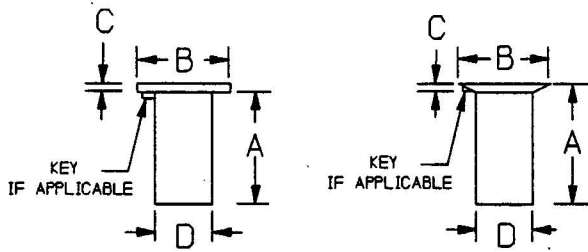

Blind Rivet Nuts

Installation Tool

part numbers

C845-440
C845-632
C845-1032
C845-428

Top quality—all metal comes with hex key

Basic #
NAS1329, Protruding Flathead
NAS1330, Countersunk Head

Material
A- Aluminum
C- Corrosion Resistant Steel
H- Alloy Steel, Cadmium Plated
S- Carbon Steel, Cadmium Plated

NAS1329 A 06 K 75

Maximum Grip length
See chart for selection of this #

Thread Size
06- 6-32 threads
08- 8-32 threads
3 - 10-32 threads
4 - 1/4-28 threads

Design Details
K- Keyed with an open end
- - No key, open end
KB- Keyed with a closed end

A *, This dimension is ten to twenty percent longer for rivet nuts with closed ends.

Documents in this catalog for REFERENCE ONLY, not intended for design. Not guaranteed for accuracy.

CROSS REFERENCE CHART